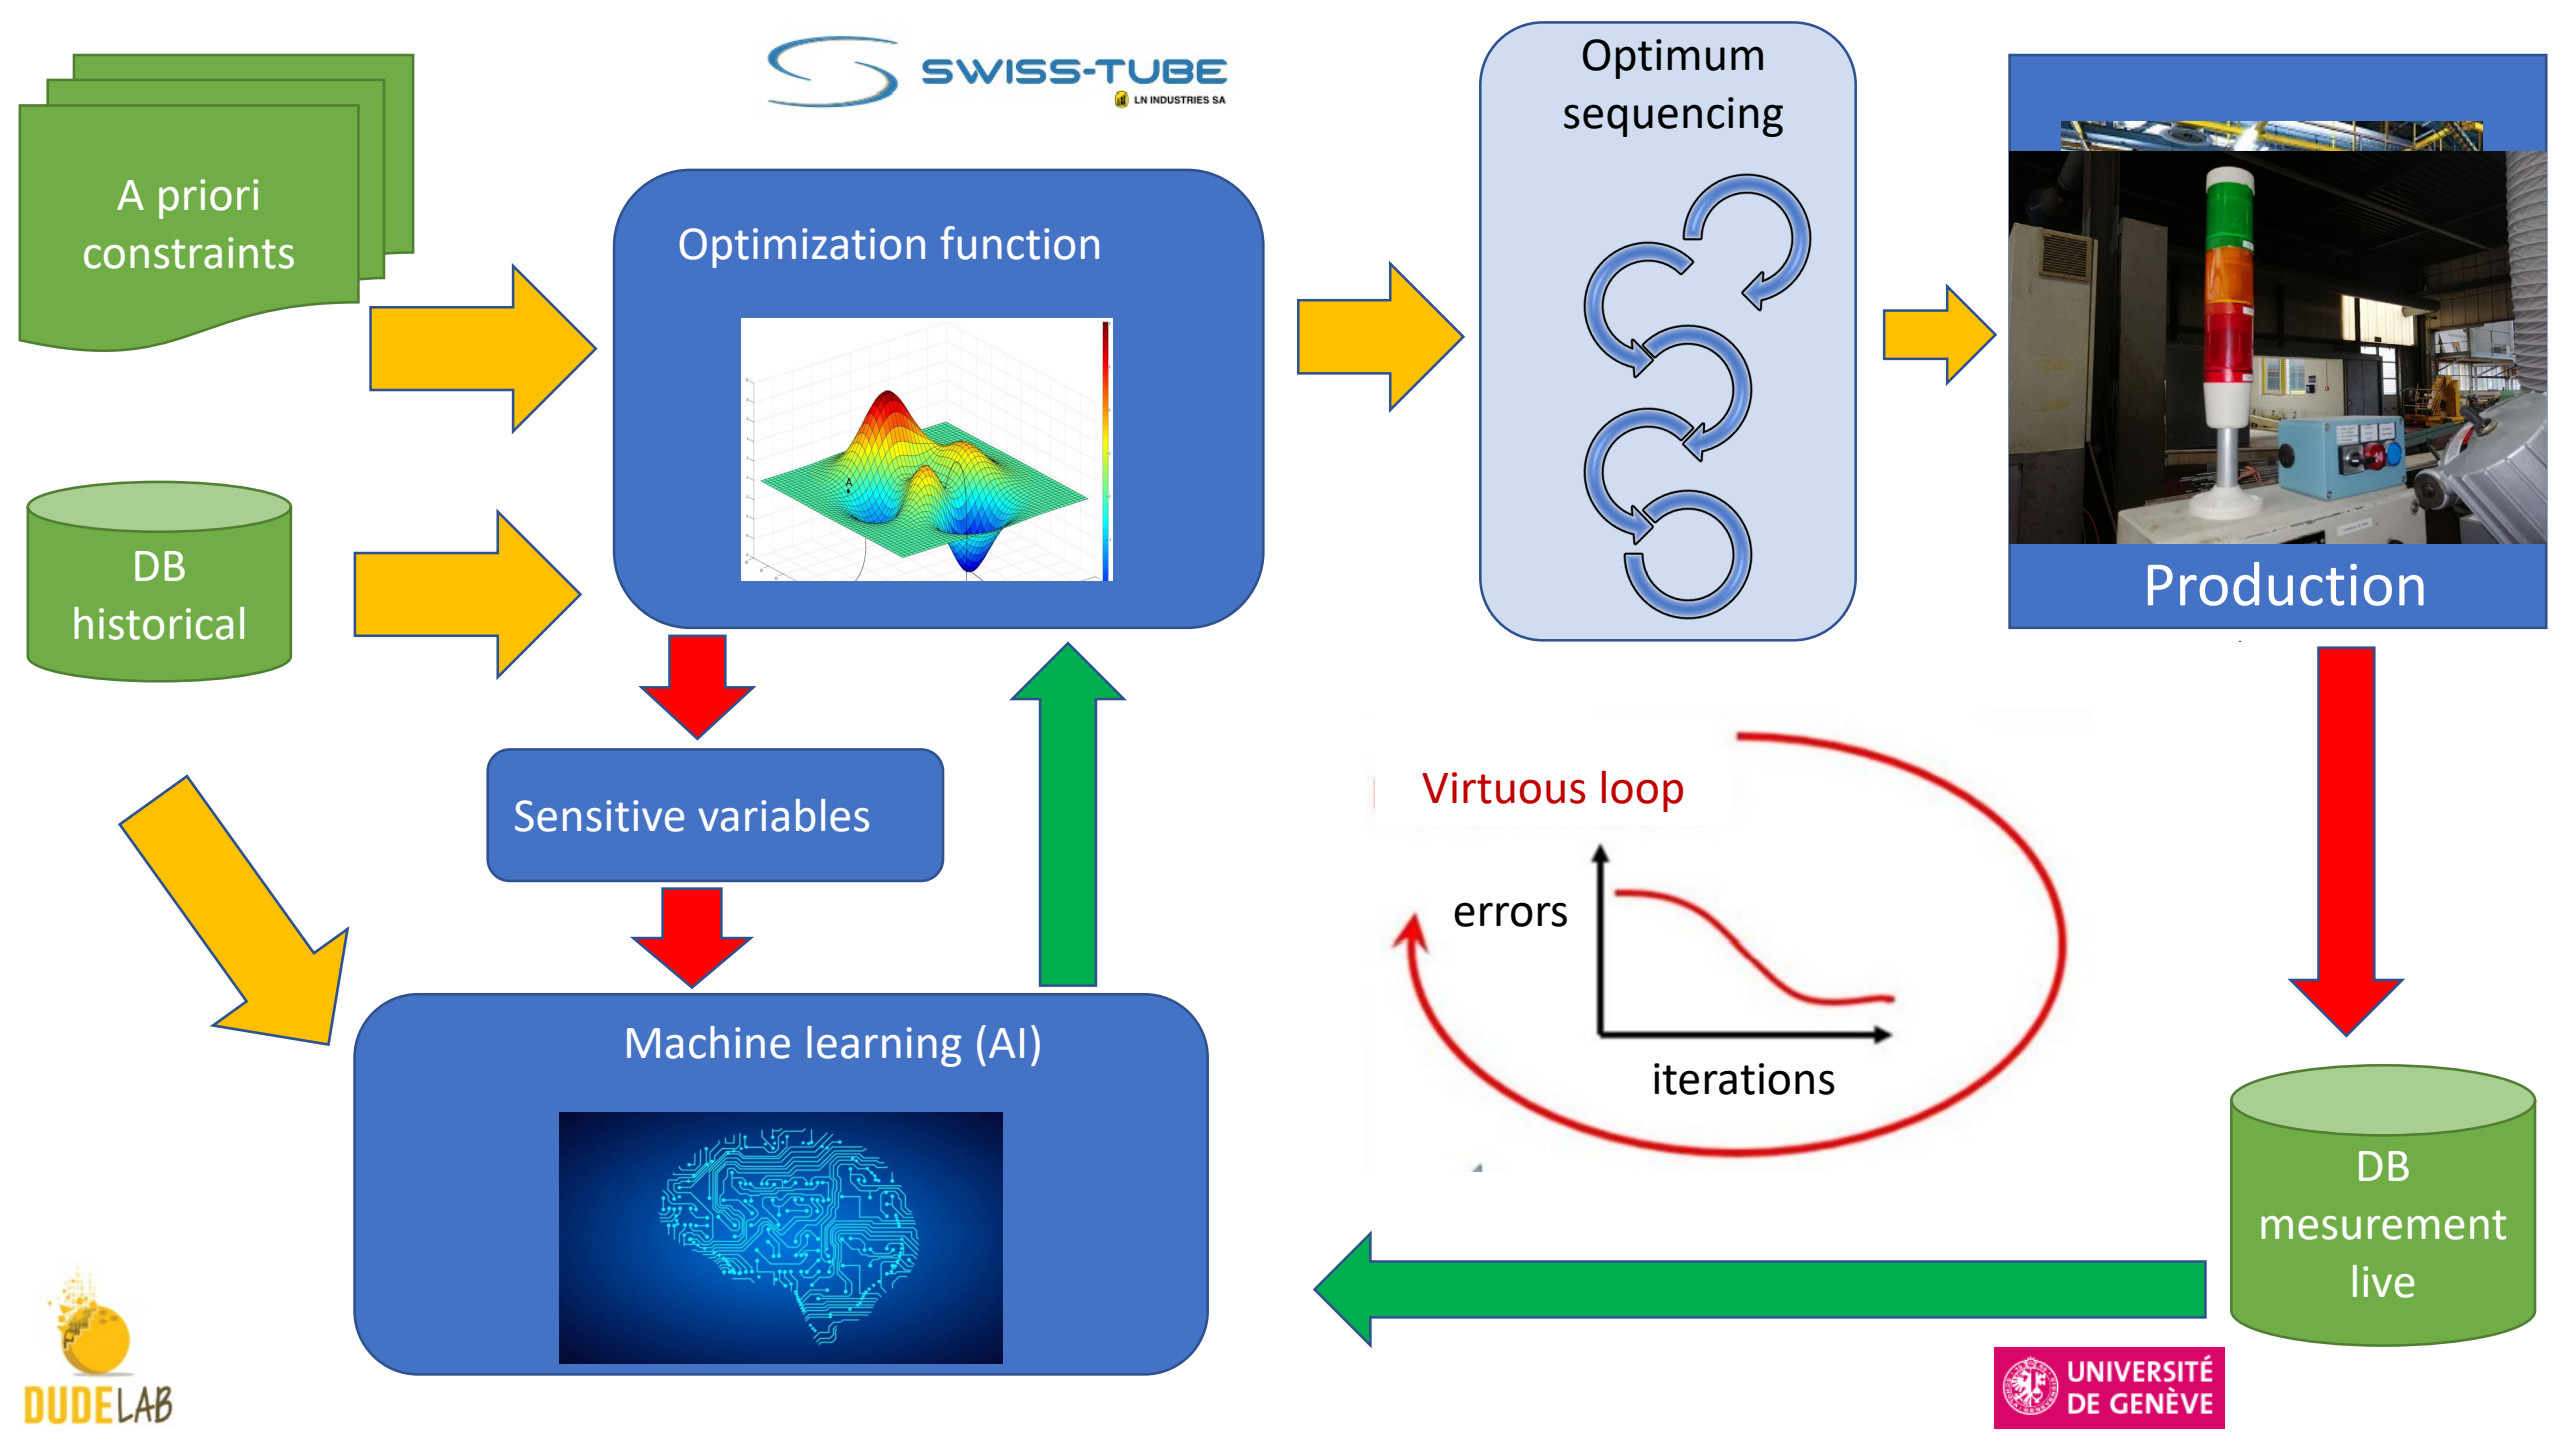

PRODUCTION PROCESSES OPTIMIZATION

	Late days (mean)	Transit days (mean)
Real scheduling	5.7j	12.8j
Optimized scheduling	3j (-47,4%)	11.9j (-7,3%)
Optimized scheduling +Machine Learning (AI)	2.5j (-56.1%)	11.4j (-10.9%)

Orchestration
Information system
Measurements in prod
Machine Learning

Hes·SO VALAIS WALLIS

Computer Science Inst.

Mathematical optimization

Who's that guy?

EPFL microT, Dr Systèmes de com
Software dev ~1Mio code lines